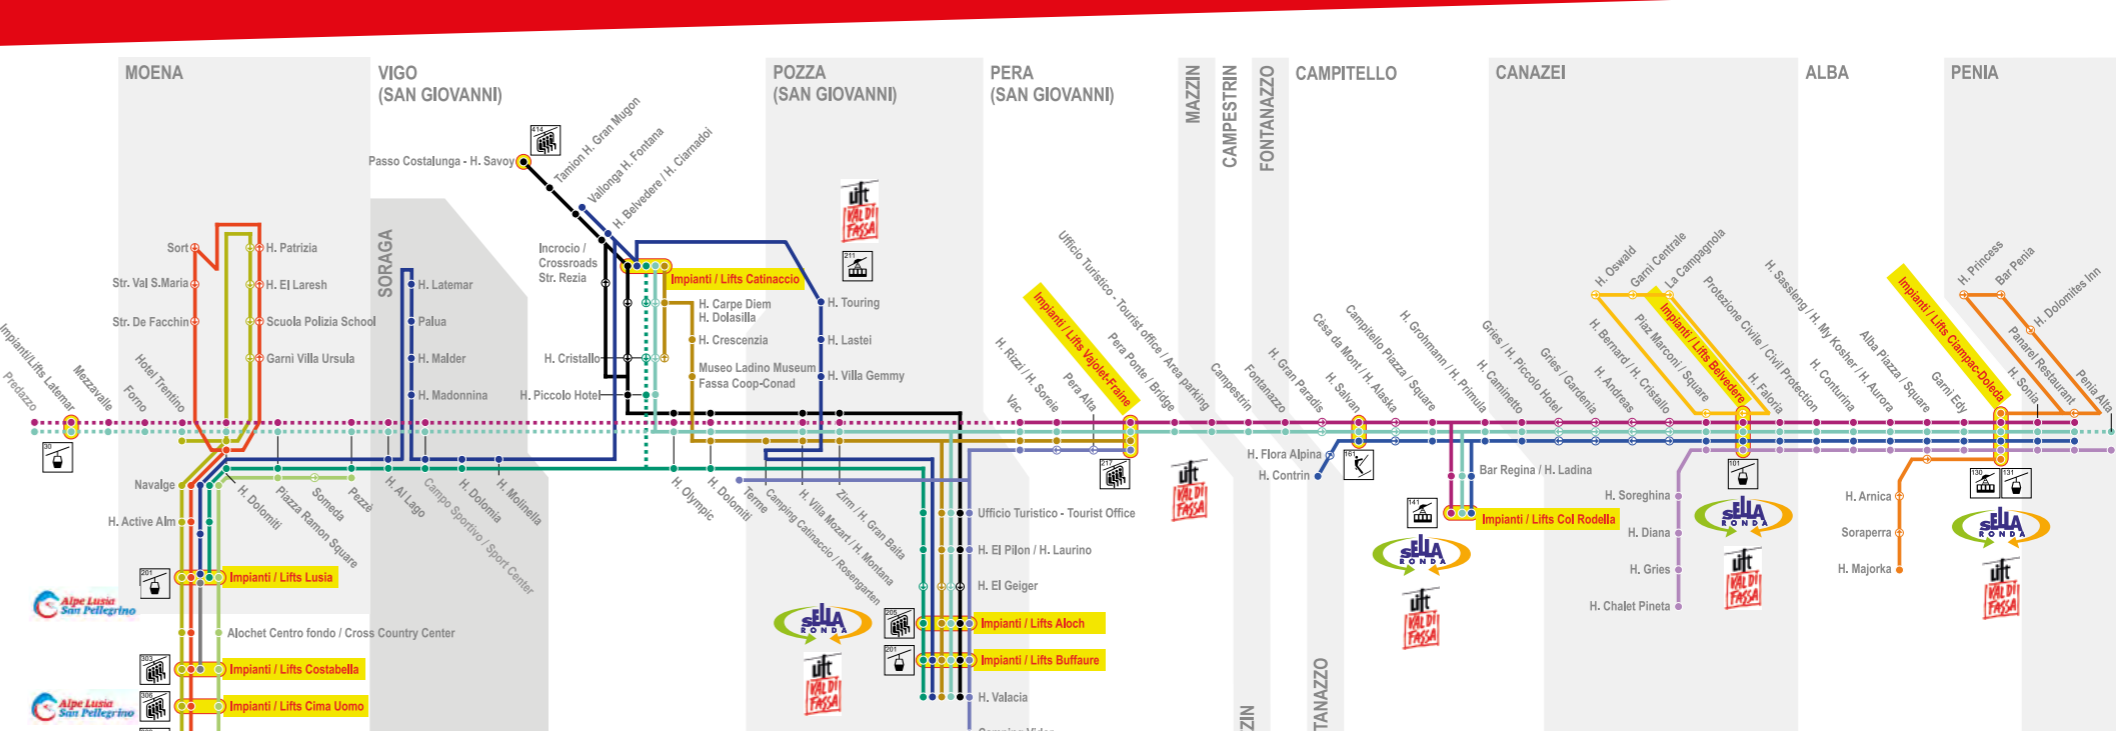

LINEE SKIBUS INVERNO - SKI BUS LINES WINTER 2022/23

INVERNO - WINTER 2022/23 Servizio a pagamento - Paid ski bus service

LEGENDA

- Legend items 1-13 describing route colors and symbols for stops, directions, and train types.

LEGENDA SIMBOLI / KEY TO SYMBOLS

- Key to symbols for stop types, directions, and train types.

TARIFFE / PRICES

- Price list for 1, 3, 5, 7, 9, 15, and 30-day tickets, including seasonal tickets and discounts for children and students.

Linea / Line 1 Penia - Alba - Canazei - Campitello - Mazzin - Pera - Pozza Buffare - (Moena) 03.12.2022 - 10.04.2023

Table with columns for station names and departure times for Line 1.

Linea / Line 1 (Moena) - Pozza Buffare - Pera - Mazzin - Campitello - Canazei - Alba - Penia 03.12.2022 - 10.04.2023

X note: Si effettua dal 24 dicembre 2022 al 7 gennaio 2023 / it runs from 24 December 2022 to 7 January 2023

Linea / Line 7 Pozza Buffaure Impianti/Lifts - Vigo Catinaccio Impianti/Lifts - Vallonga - Tamion - Passo Costalunga Carezza Impianti/Lifts 24.12.2022 - 19.03.2023