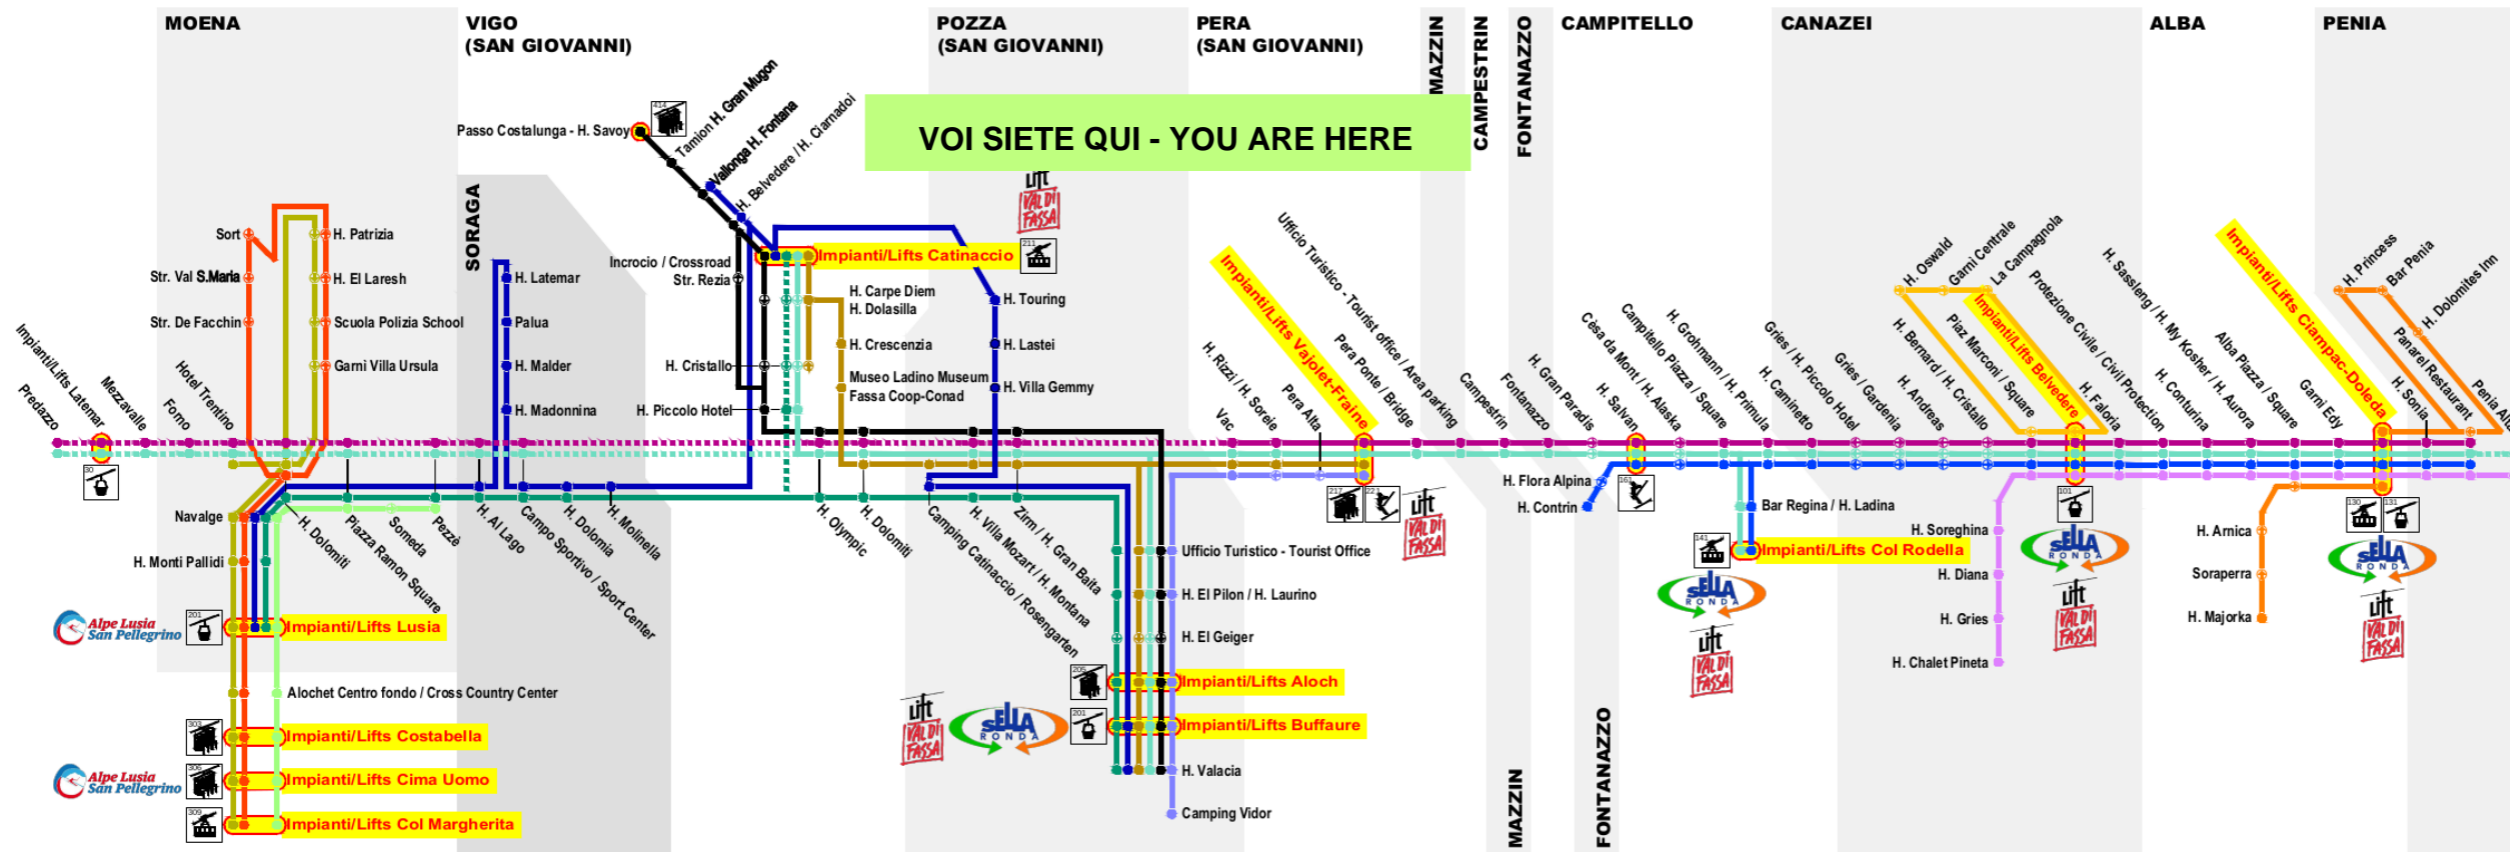

Fermata
Bus Stop

34 Campitello h. Salvan B

VOI SIETE QUI - YOU ARE HERE

Scan the QR Code and be always connected

YOUR OPINION COUNTS
skibus@fassa.com
<http://www.skibusvaldifassa.it>