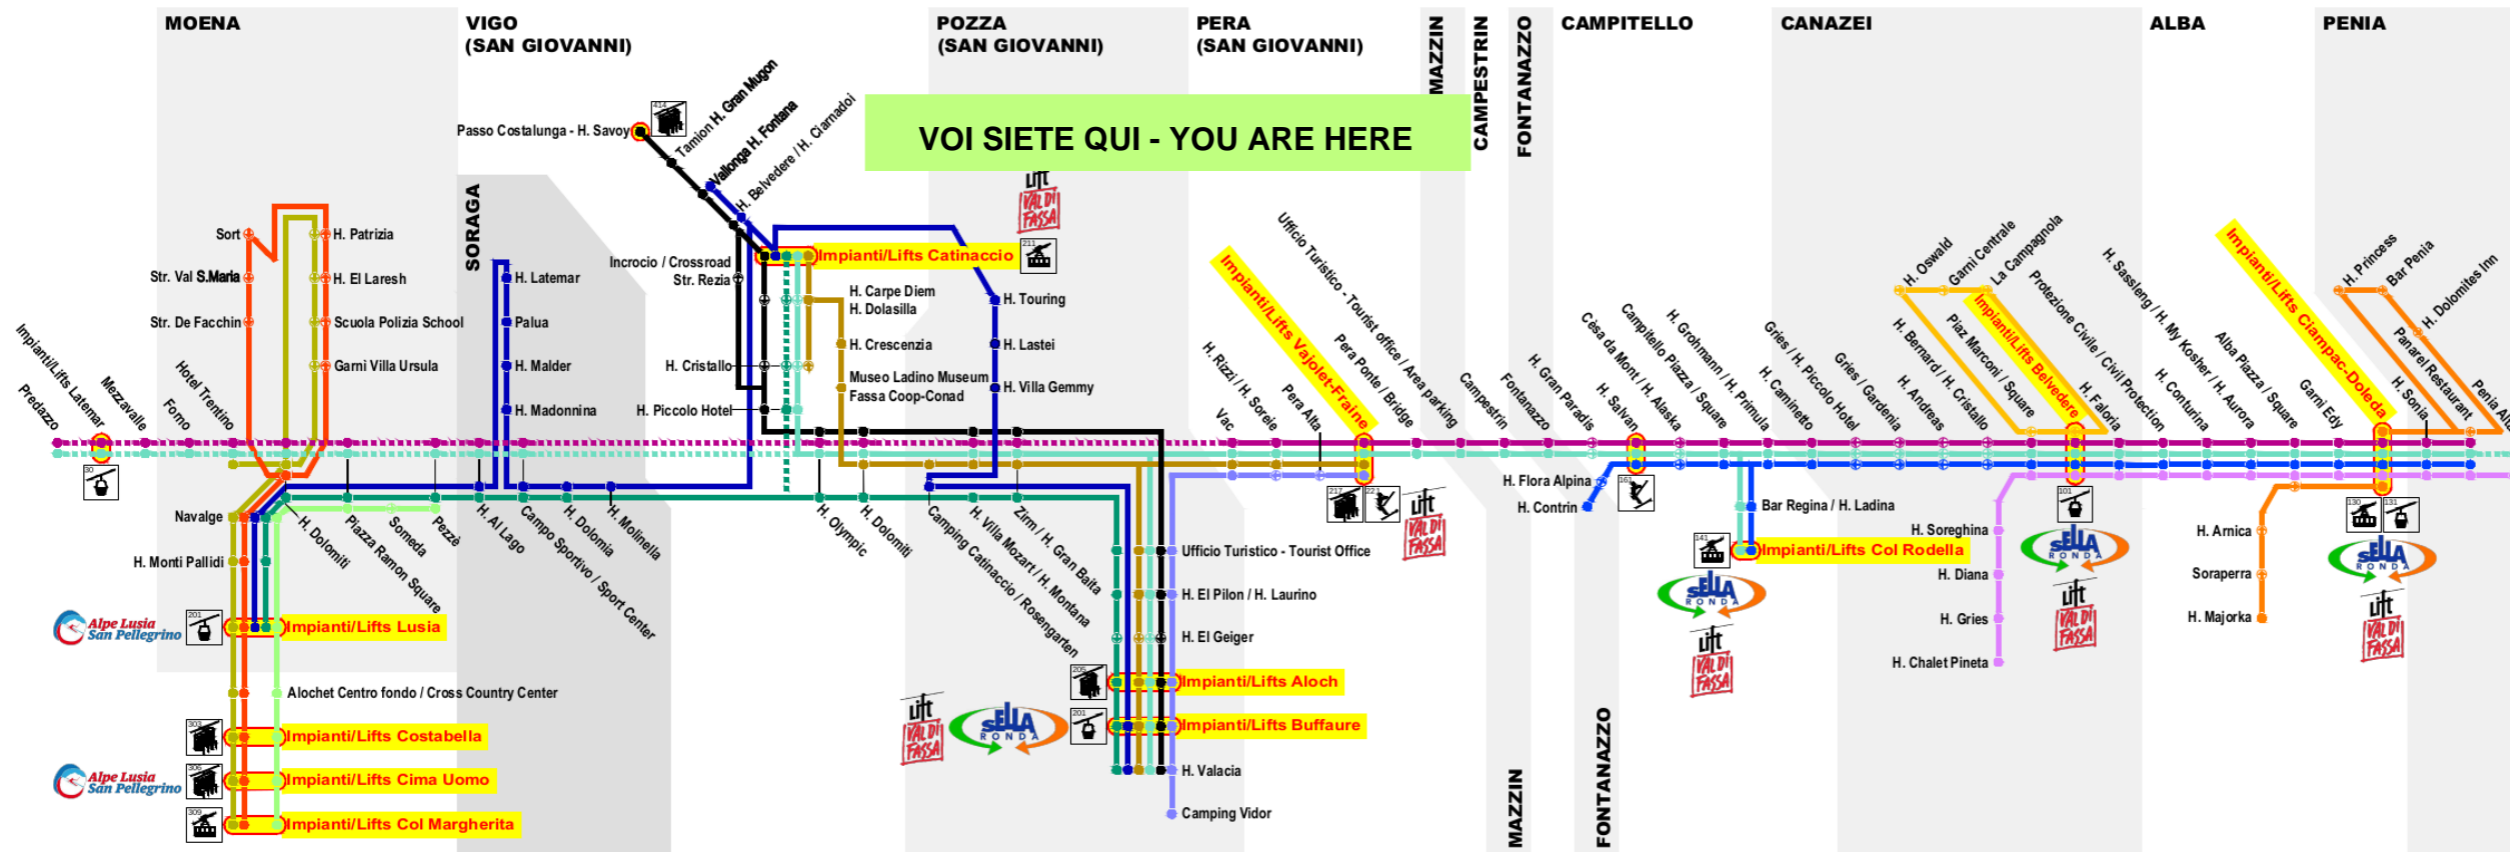

Fermata Bus Stop **119 Alba h. Conturina B**

VOI SIETE QUI - YOU ARE HERE

Scan the QR Code and be always connected

YOUR OPINION COUNTS
 skibus@fassa.com
<http://www.skibusvaldifassa.it>