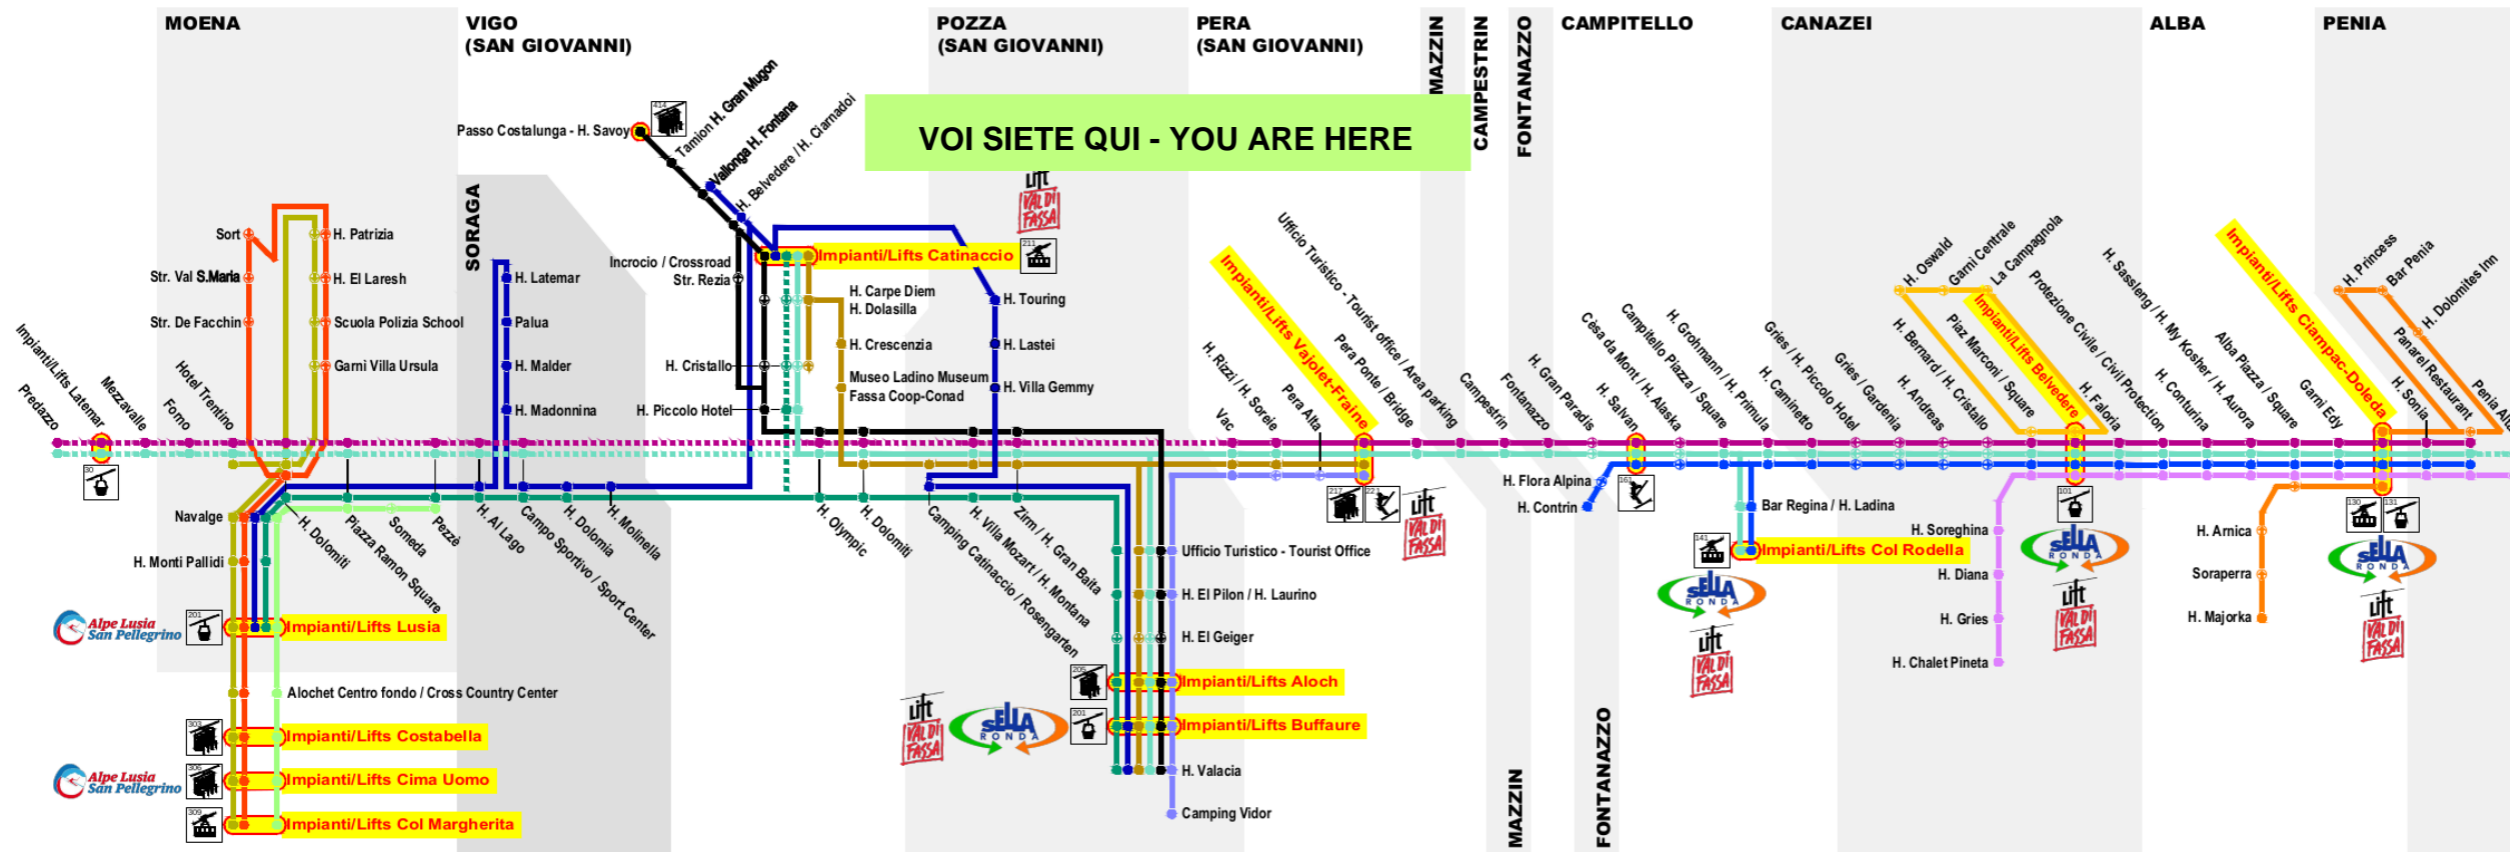

Fermata Bus Stop **7 Alba Piazza/Square A**

VOI SIETE QUI - YOU ARE HERE

Scan the QR Code and be always connected

YOUR OPINION COUNTS
 skibus@fassa.com
<http://www.skibusvaldifassa.it>