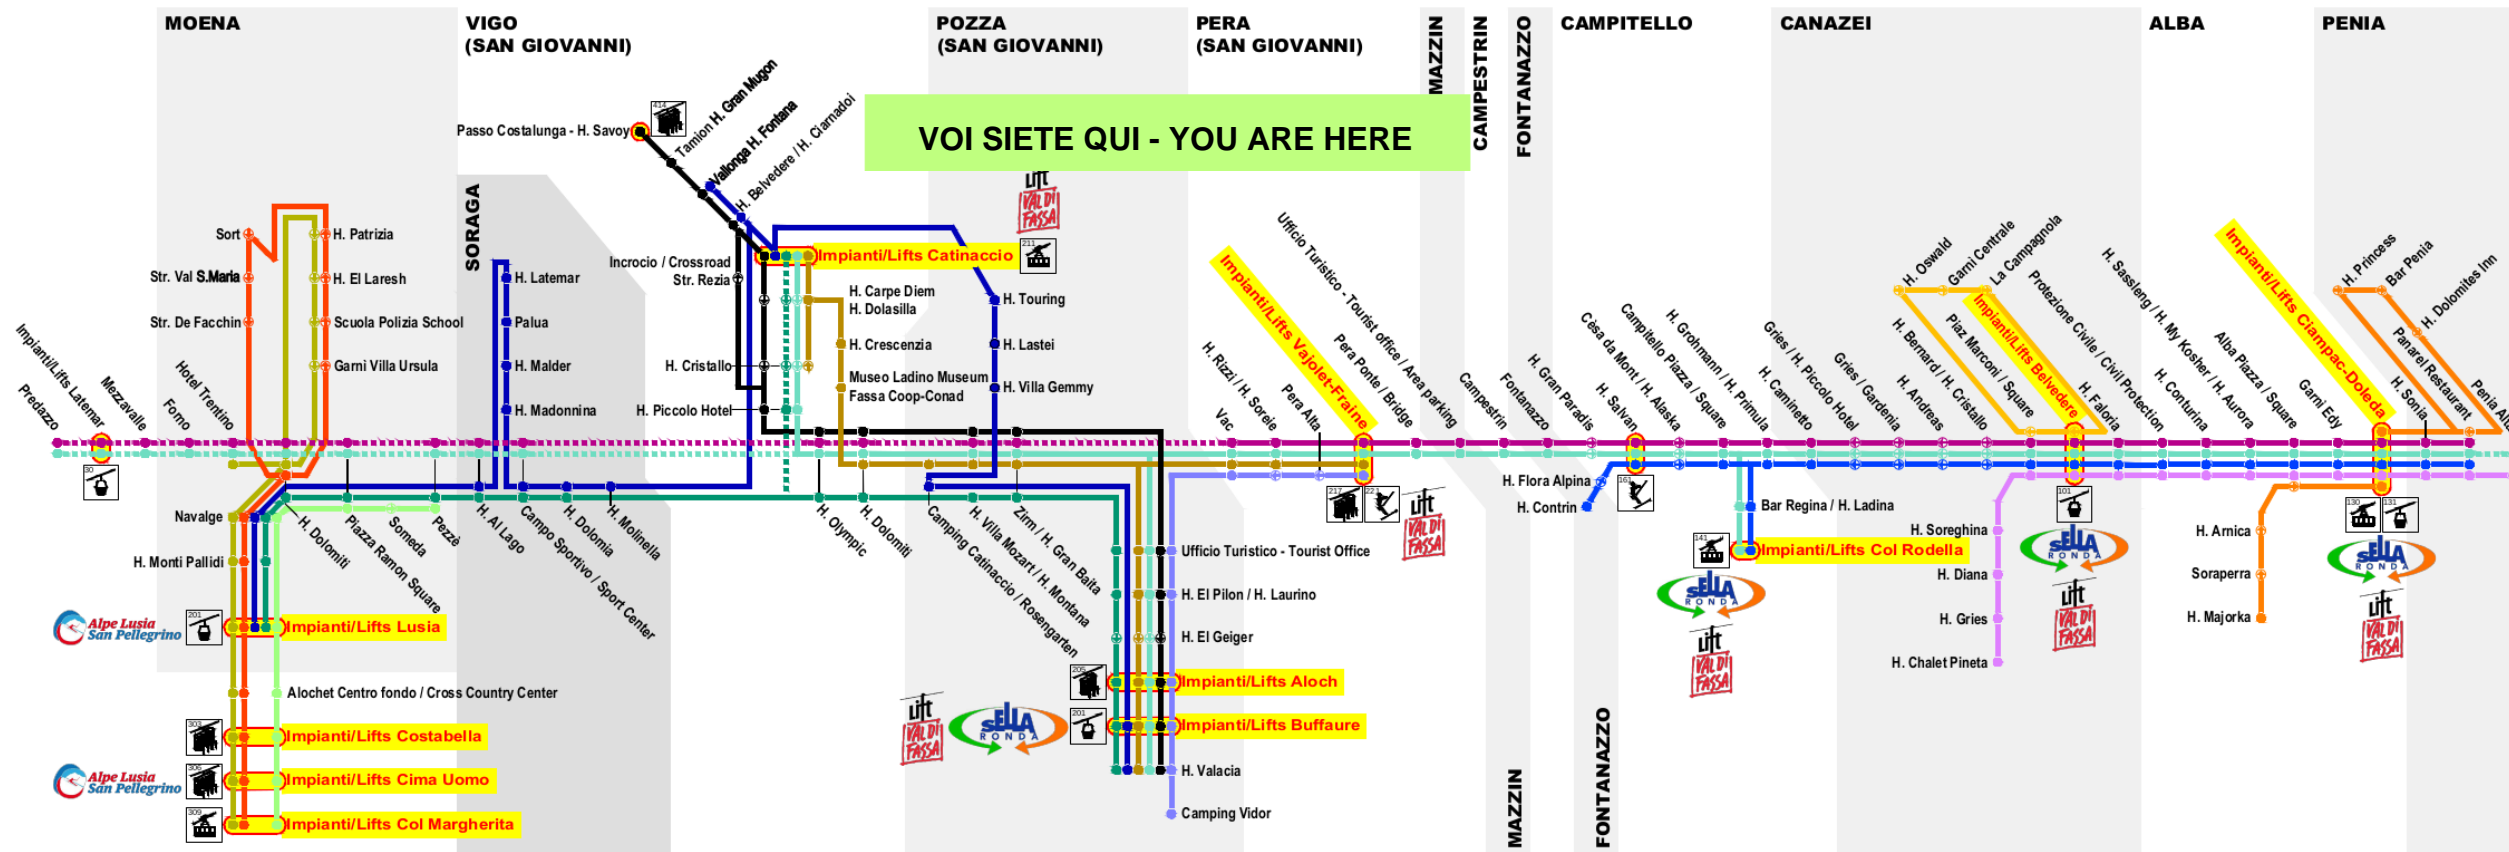

Fermata
Bus Stop

8 Alba Piazza/Square B

VOI SIETE QUI - YOU ARE HERE

Scan the QR Code and be always connected

YOUR OPINION COUNTS
 skibus@fassa.com
<http://www.skibusvaldifassa.it>