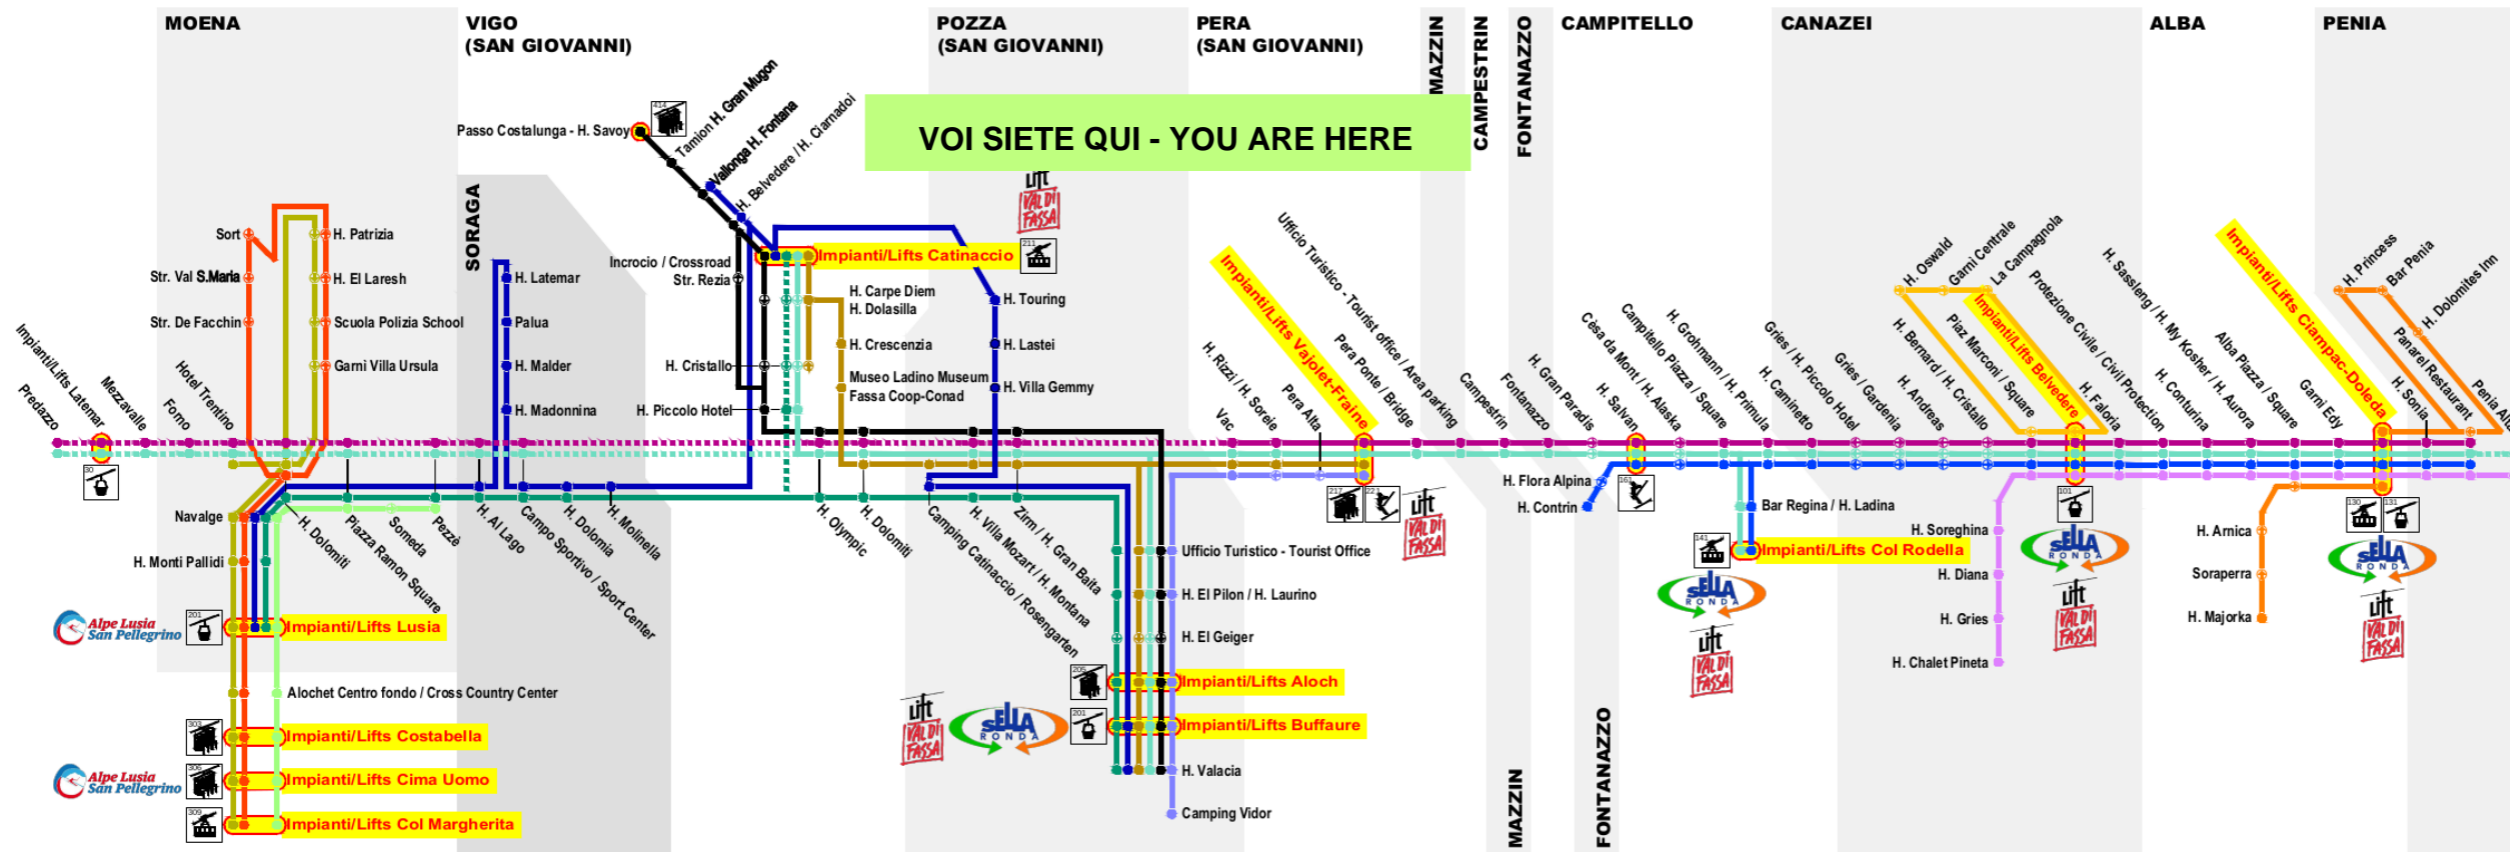

Fermata Bus Stop **143 Penia H. Dolomites Inn**

VOI SIETE QUI - YOU ARE HERE

Scan the QR Code and be always connected

YOUR OPINION COUNTS
 skibus@fassa.com
<http://www.skibusvaldifassa.it>