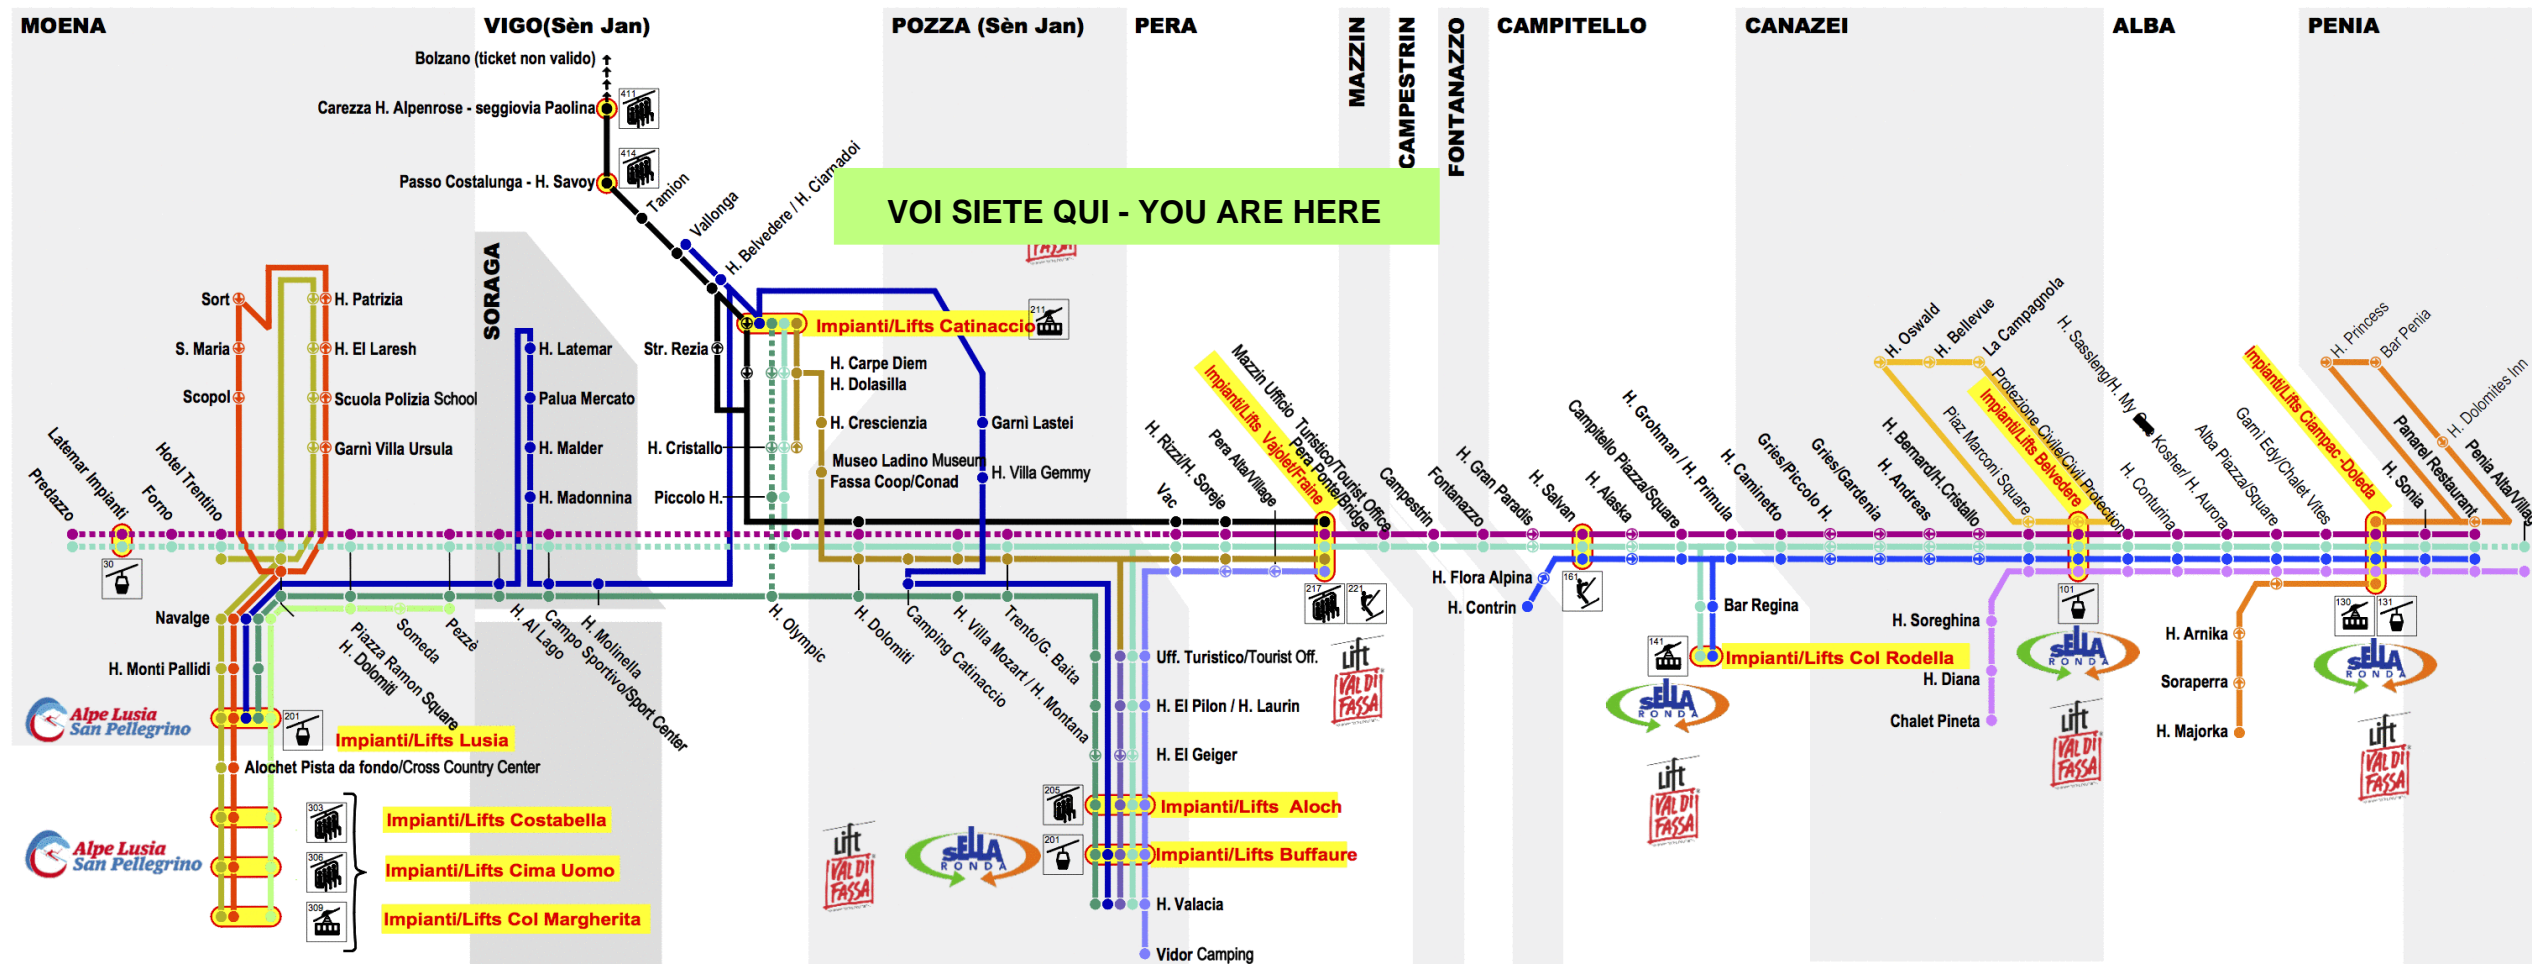

Fermata
Bus Stop

105 Alochet Centro Fondo/Cross Country Center B

Scan the QR Code and be always connected

YOUR OPINION COUNTS
skibus@fassa.com
<http://www.skibusvaldifassa.it>