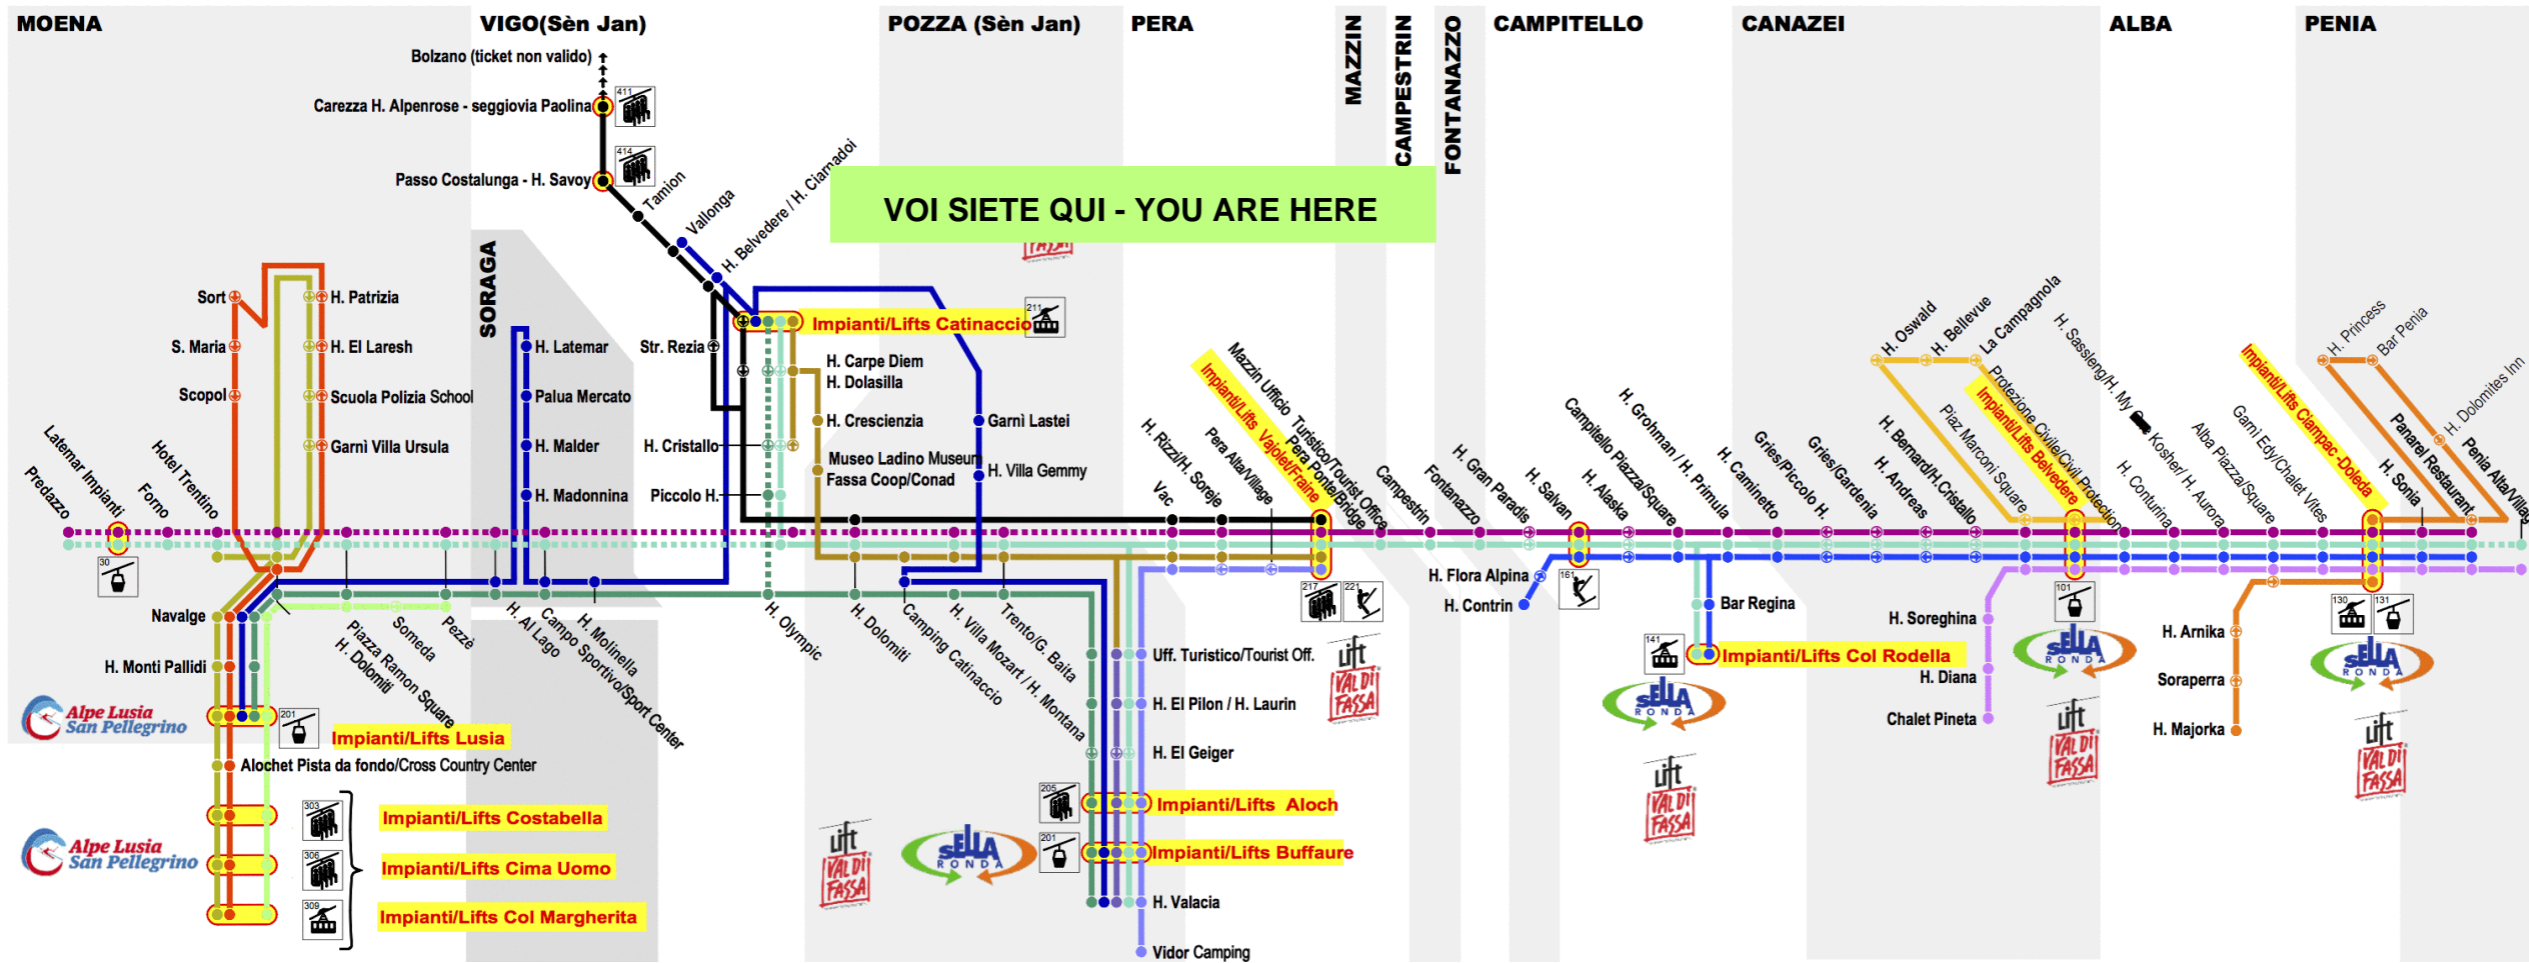

Fermata  
Bus Stop **133 Forno A**

Scan the QR Code and be always connected