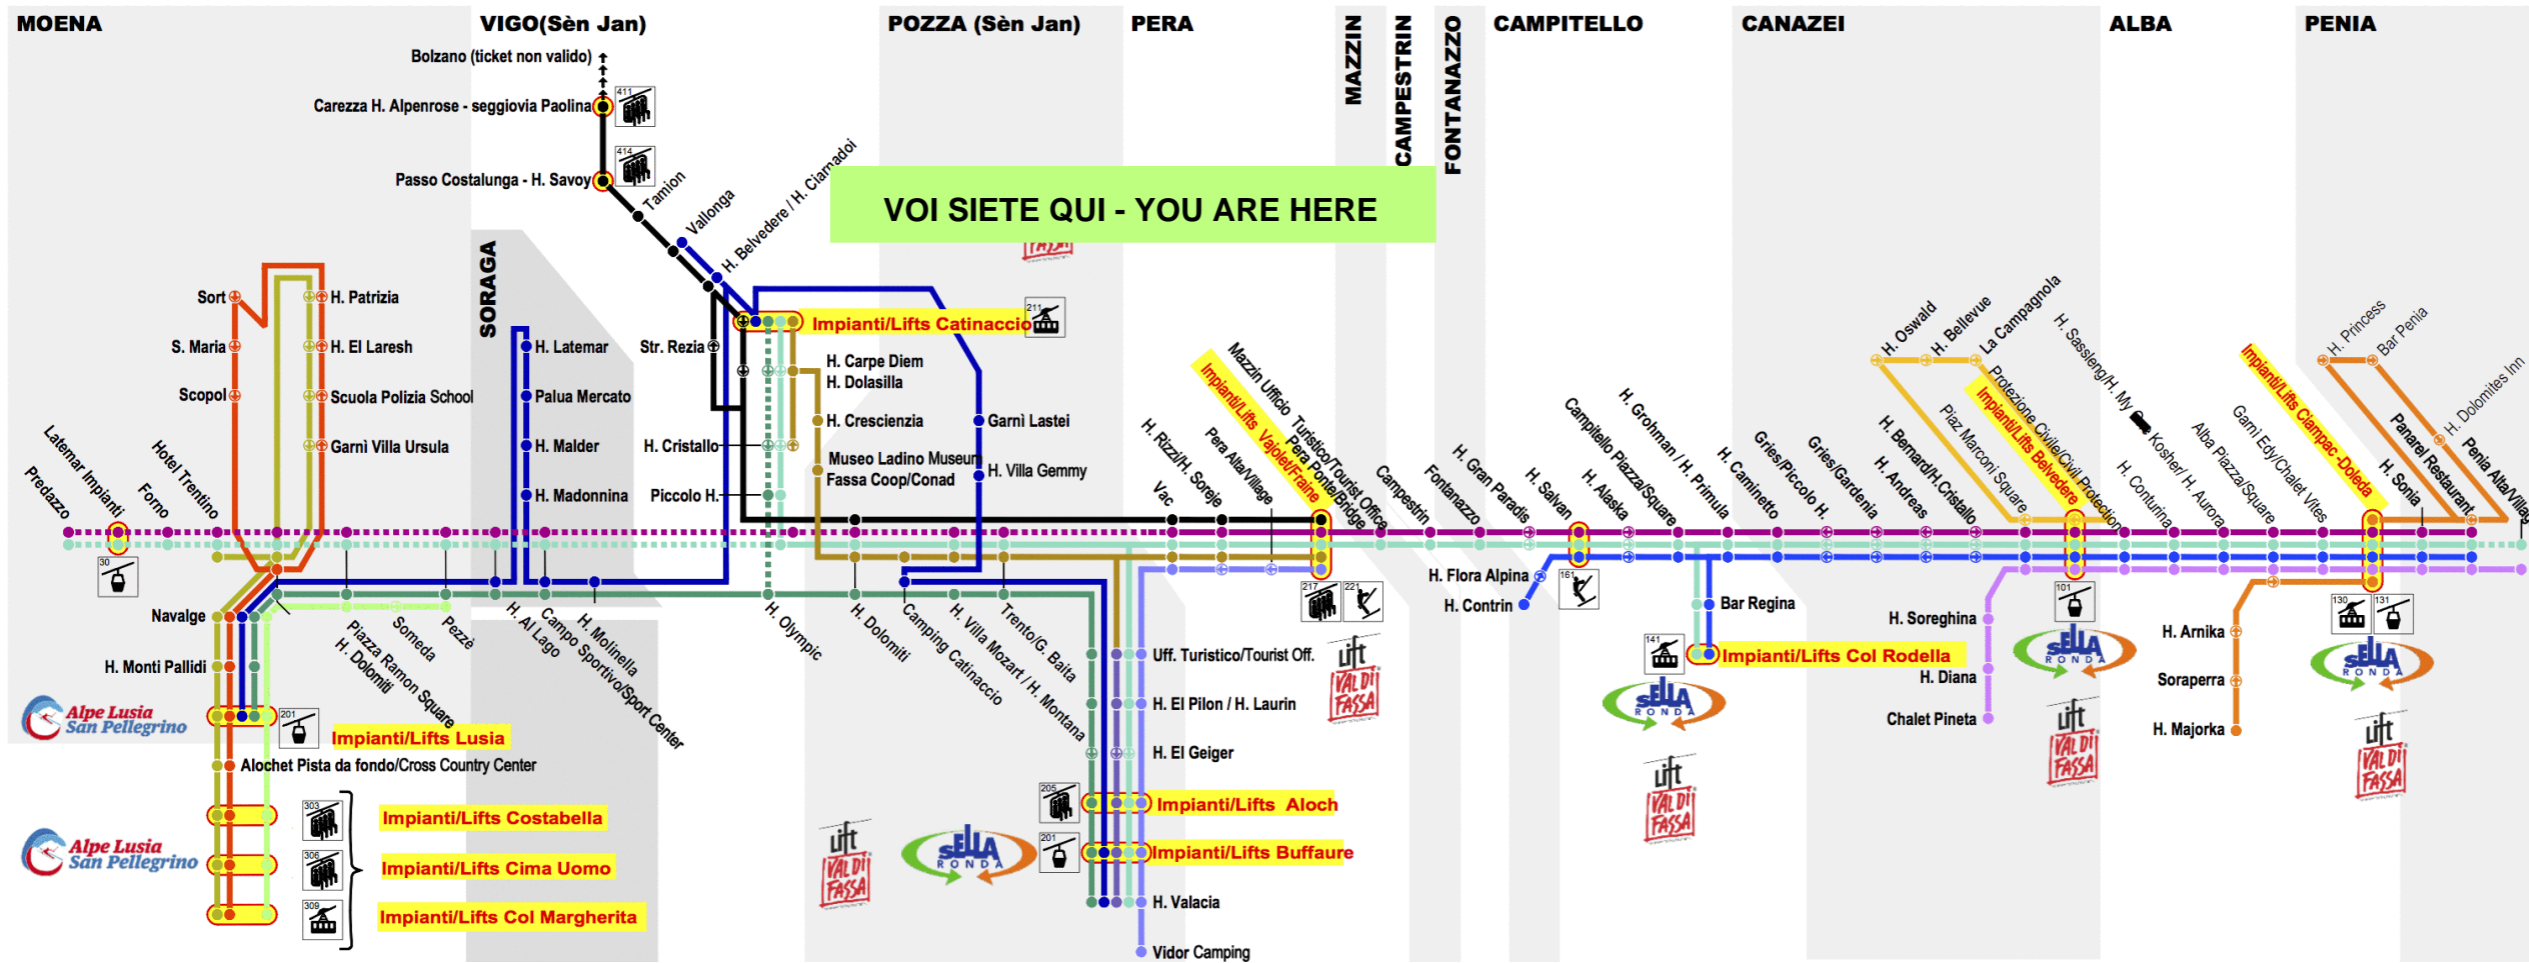

Fermata Bus Stop
115 Pozza Impianti/Lifts Aloch B

Scan the QR Code and be always connected