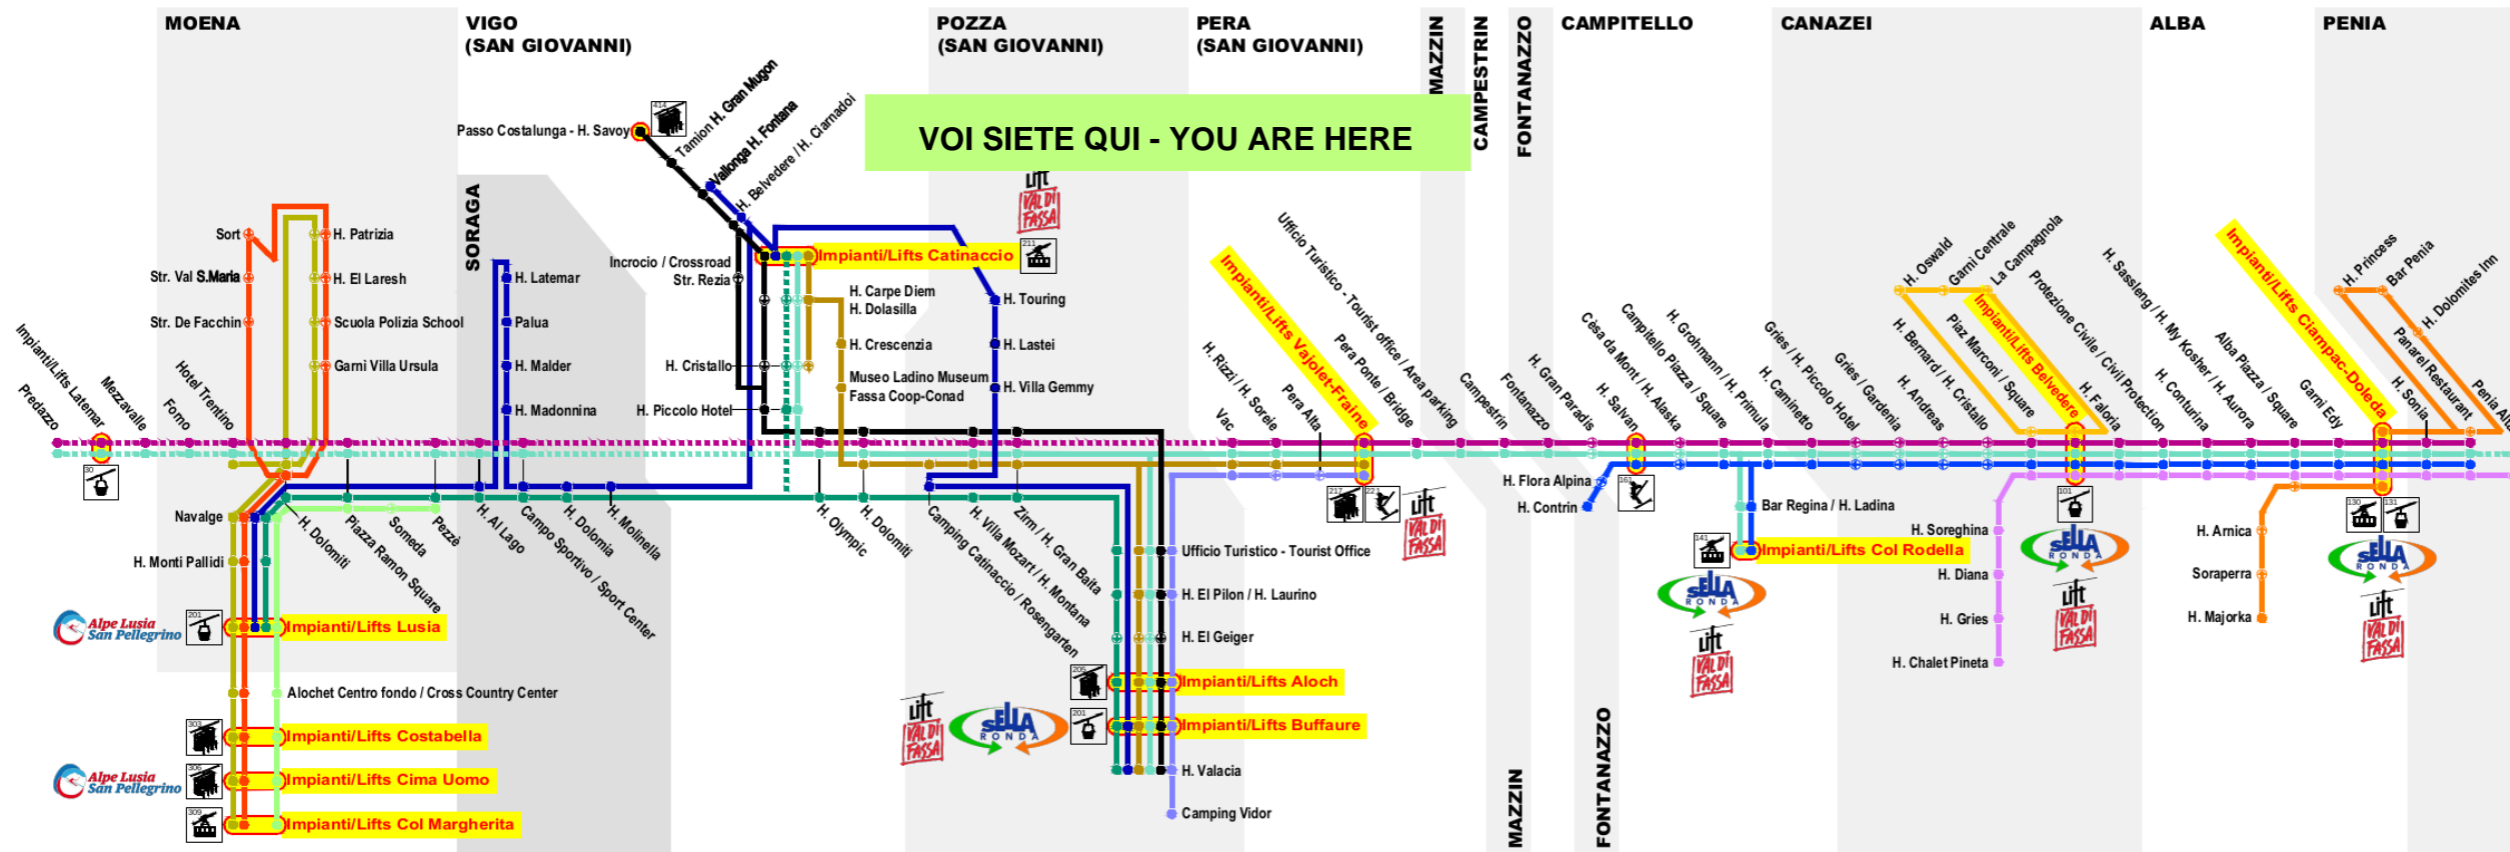

Fermata Bus Stop **80 Soraga Palua**

**VOI SIETE QUI - YOU ARE HERE**

Scan the QR Code and be always connected

YOUR OPINION COUNTS  
 skibus@fassa.com  
<http://www.skibusvaldifassa.it>