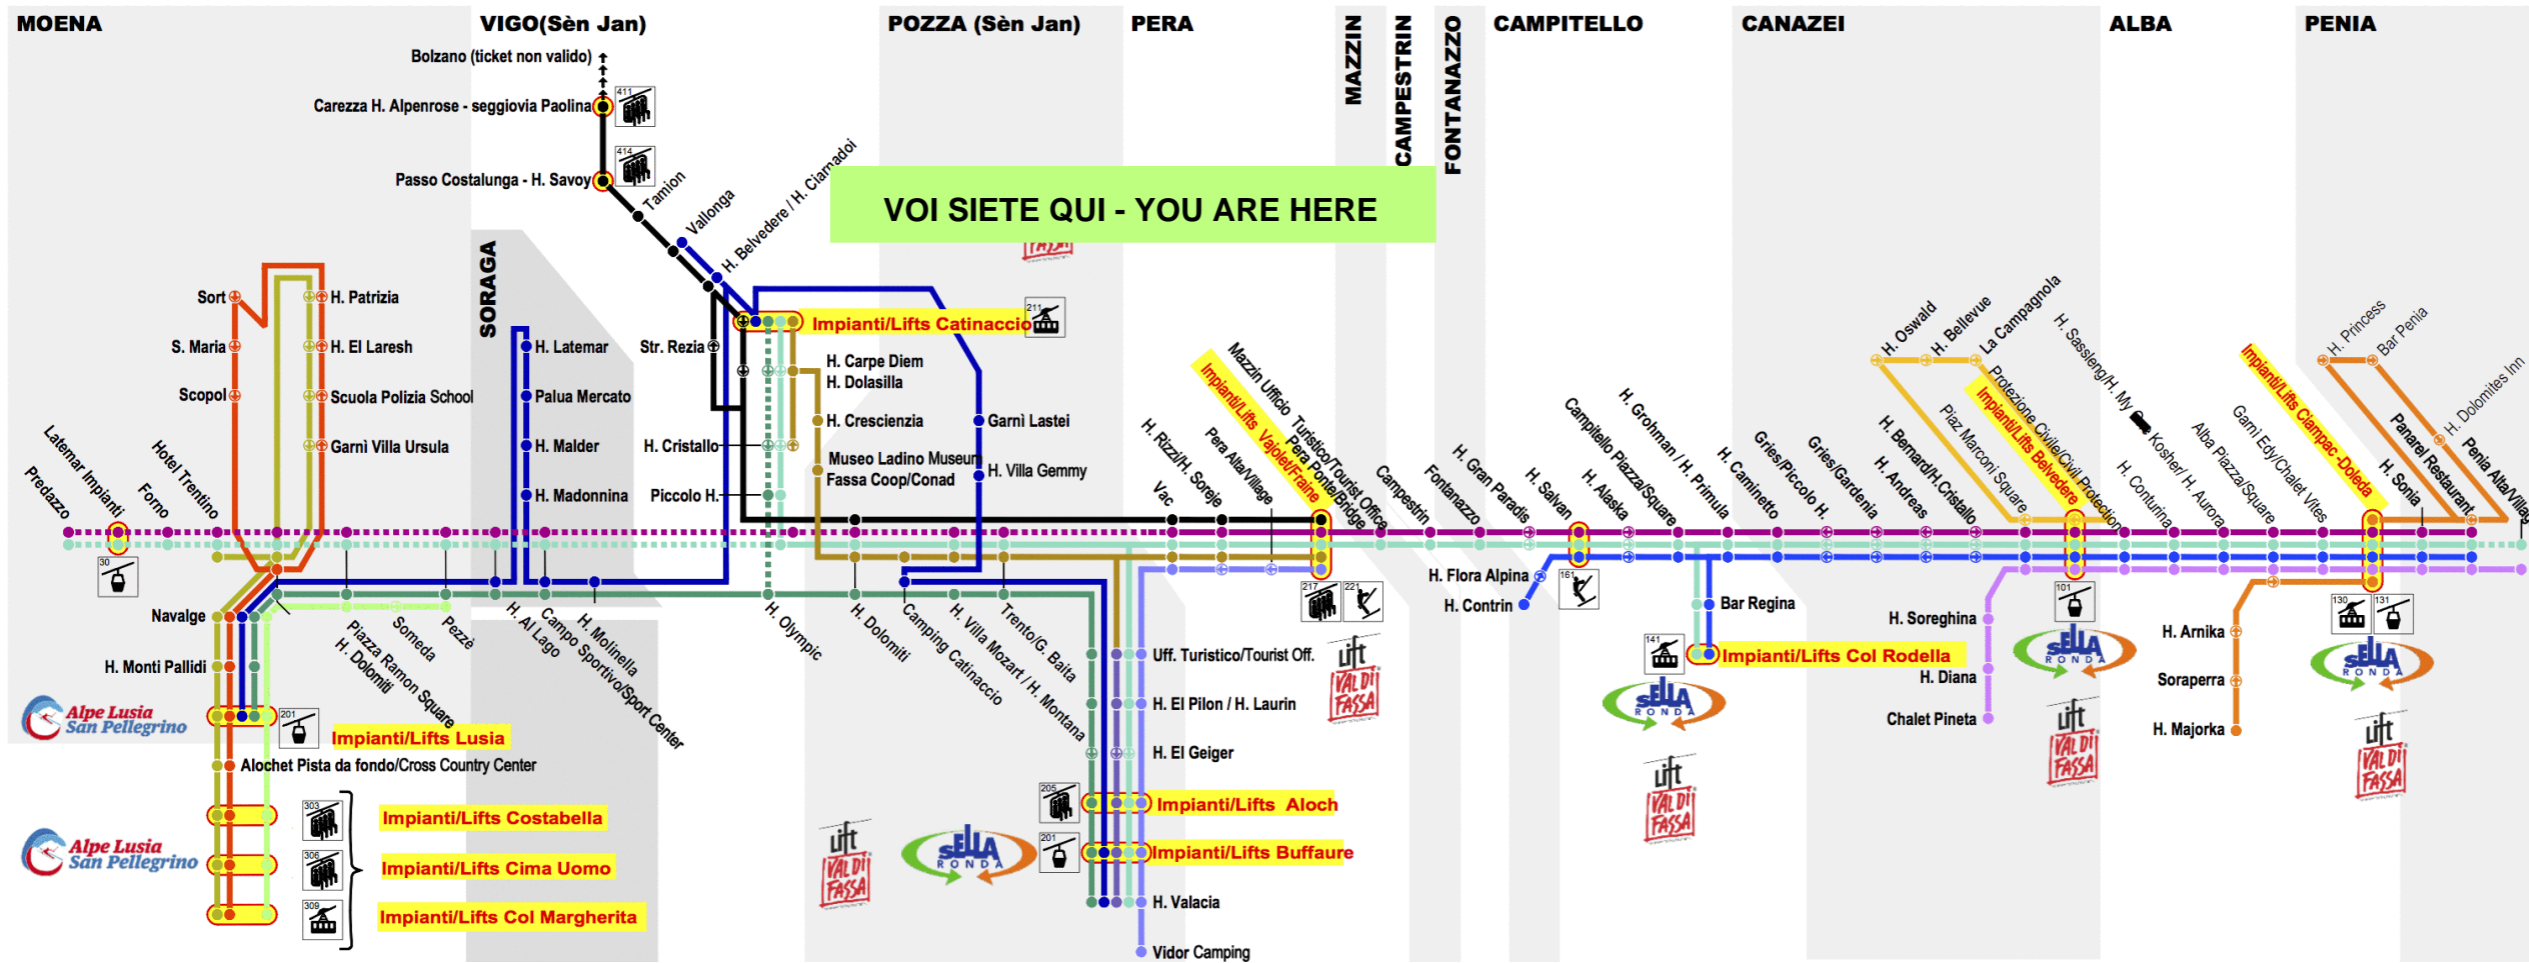

Fermata
Bus Stop

150 Vigo h. Belvedere

Scan the QR Code and be always connected